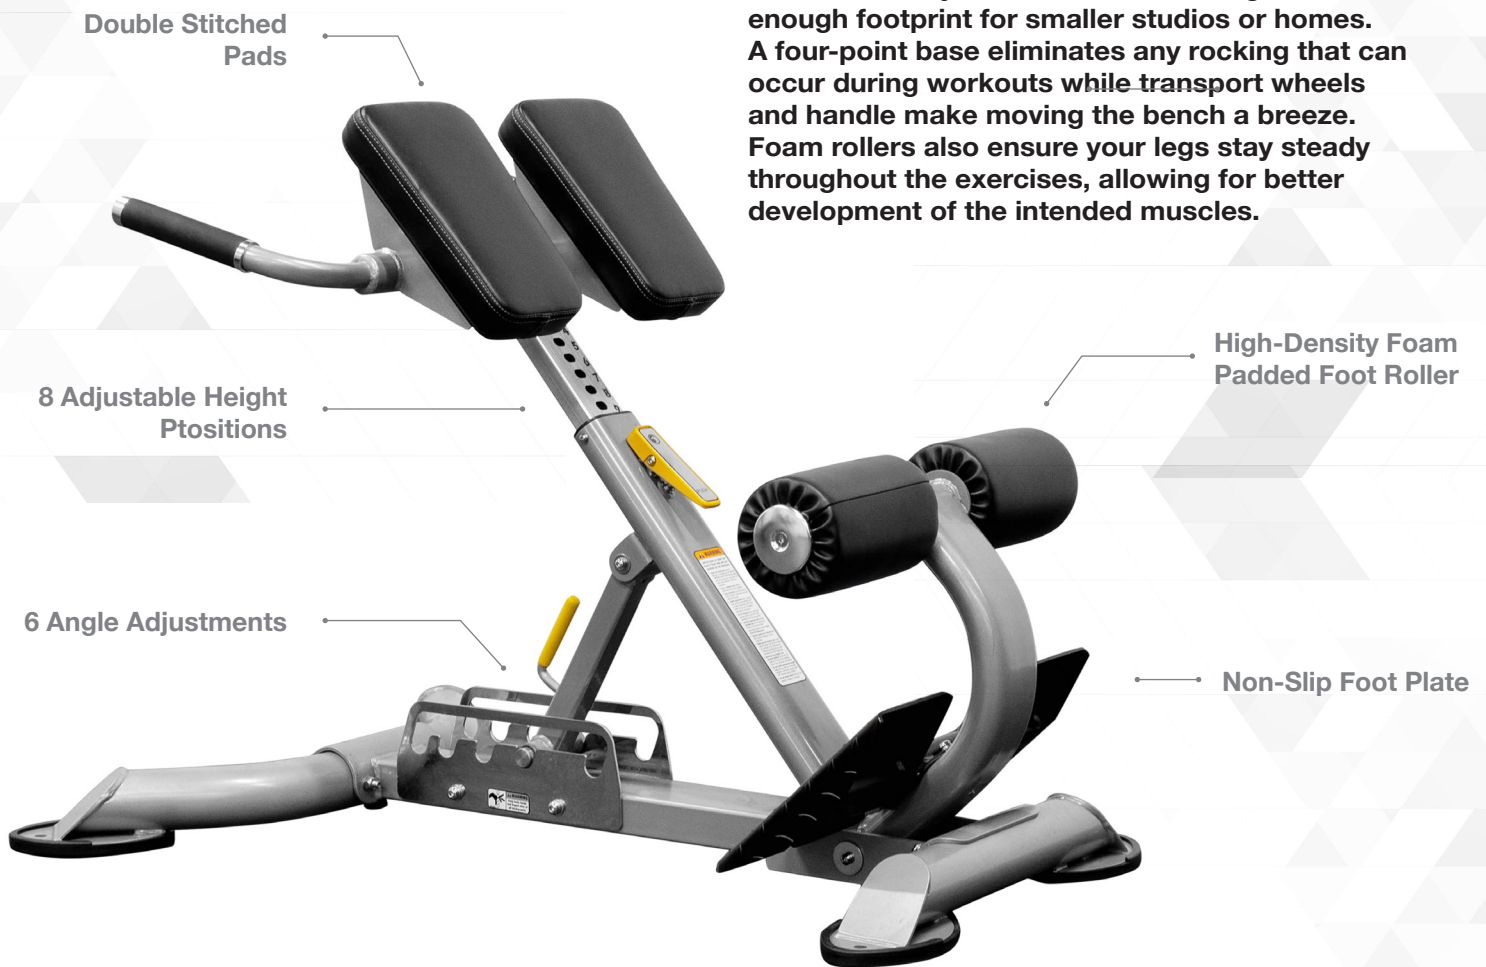

Elite Series

HYPER EXTENSION BENCH

CF2104

The CF2104 Adjustable Hyper Extension Roman Chair has 5 adjustable angles to target different areas in your lower back/glutes and hamstrings. It is built to withstand the rigors of a high-traffic workout facility while also maintaining a small enough footprint for smaller studios or homes. A four-point base eliminates any rocking that can occur during workouts while transport wheels and handle make moving the bench a breeze. Foam rollers also ensure your legs stay steady throughout the exercises, allowing for better development of the intended muscles.

Dimensions
49" x 33" x 31"

Weight
121lb

Elite Series

HYPER EXTENSION BENCH

CF2104

Warranty	
STRENGTH WARRANTY (NORTH AMERICA ONLY)	
FRAME (NOT COATINGS)**	LIFETIME
WEIGHT STACKS	10 YEARS
PULLEYS	10 YEARS
PIVOT BEARINGS	10 YEARS
OTHER ITEMS NOT SPECIFIED	3 YEARS
LABOR	3 YEARS
UPHOLSTERY / CABLES / SPRINGS / GRIPS	1 YEAR
ACCESSORIES	6 MONTHS

8 Adjustable Height Positions

6 Angle Adjustments

Double Stitched Pads
To provide comfort and durability

High-Density Foam Padded Foot Roller
To ensure stability

Non-Slip Foot Plate