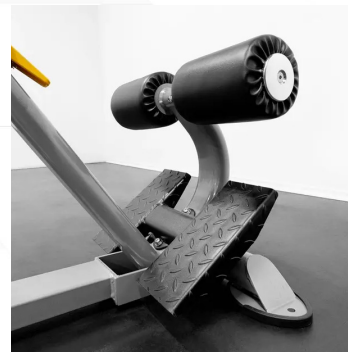

Elite Series

HYPER EXTENSION BENCH

CF2104

The CF2104 Adjustable Hyper Extension Roman Chair has 5 adjustable angles to target different areas in your lower back/glutes and hamstrings. It is built to withstand the rigors of a high-traffic workout facility while also maintaining a small enough footprint for smaller studios or homes. A four-point base eliminates any rocking that can occur during workouts while transport wheels and handle make moving the bench a breeze. Foam rollers also ensure your legs stay steady throughout the exercises, allowing for better development of the intended muscles.

Dimensions
49" x 33" x 31"

Weight
121lb

Elite Series

HYPER EXTENSION BENCH

CF2104

Warranty	
STRENGTH WARRANTY (NORTH AMERICA ONLY)	
FRAME (NOT COATINGS)**	LIFETIME
WEIGHT STACKS	10 YEARS
PULLEYS	10 YEARS
PIVOT BEARINGS	10 YEARS
OTHER ITEMS NOT SPECIFIED	3 YEARS
LABOR	3 YEARS
UPHOLSTERY / CABLES / SPRINGS / GRIPS	1 YEAR
ACCESSORIES	6 MONTHS

8 Adjustable Height Positions

6 Angle Adjustments

Double Stitched Pads
To provide comfort and durability

High-Density Foam Padded Foot Roller
To ensure stability

Non-Slip Foot Plate