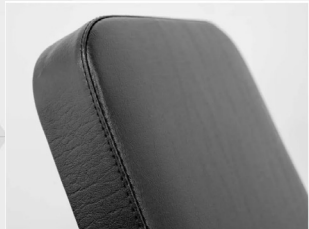

Durable Upholstery

Thick vinyl double stitched upholstery.