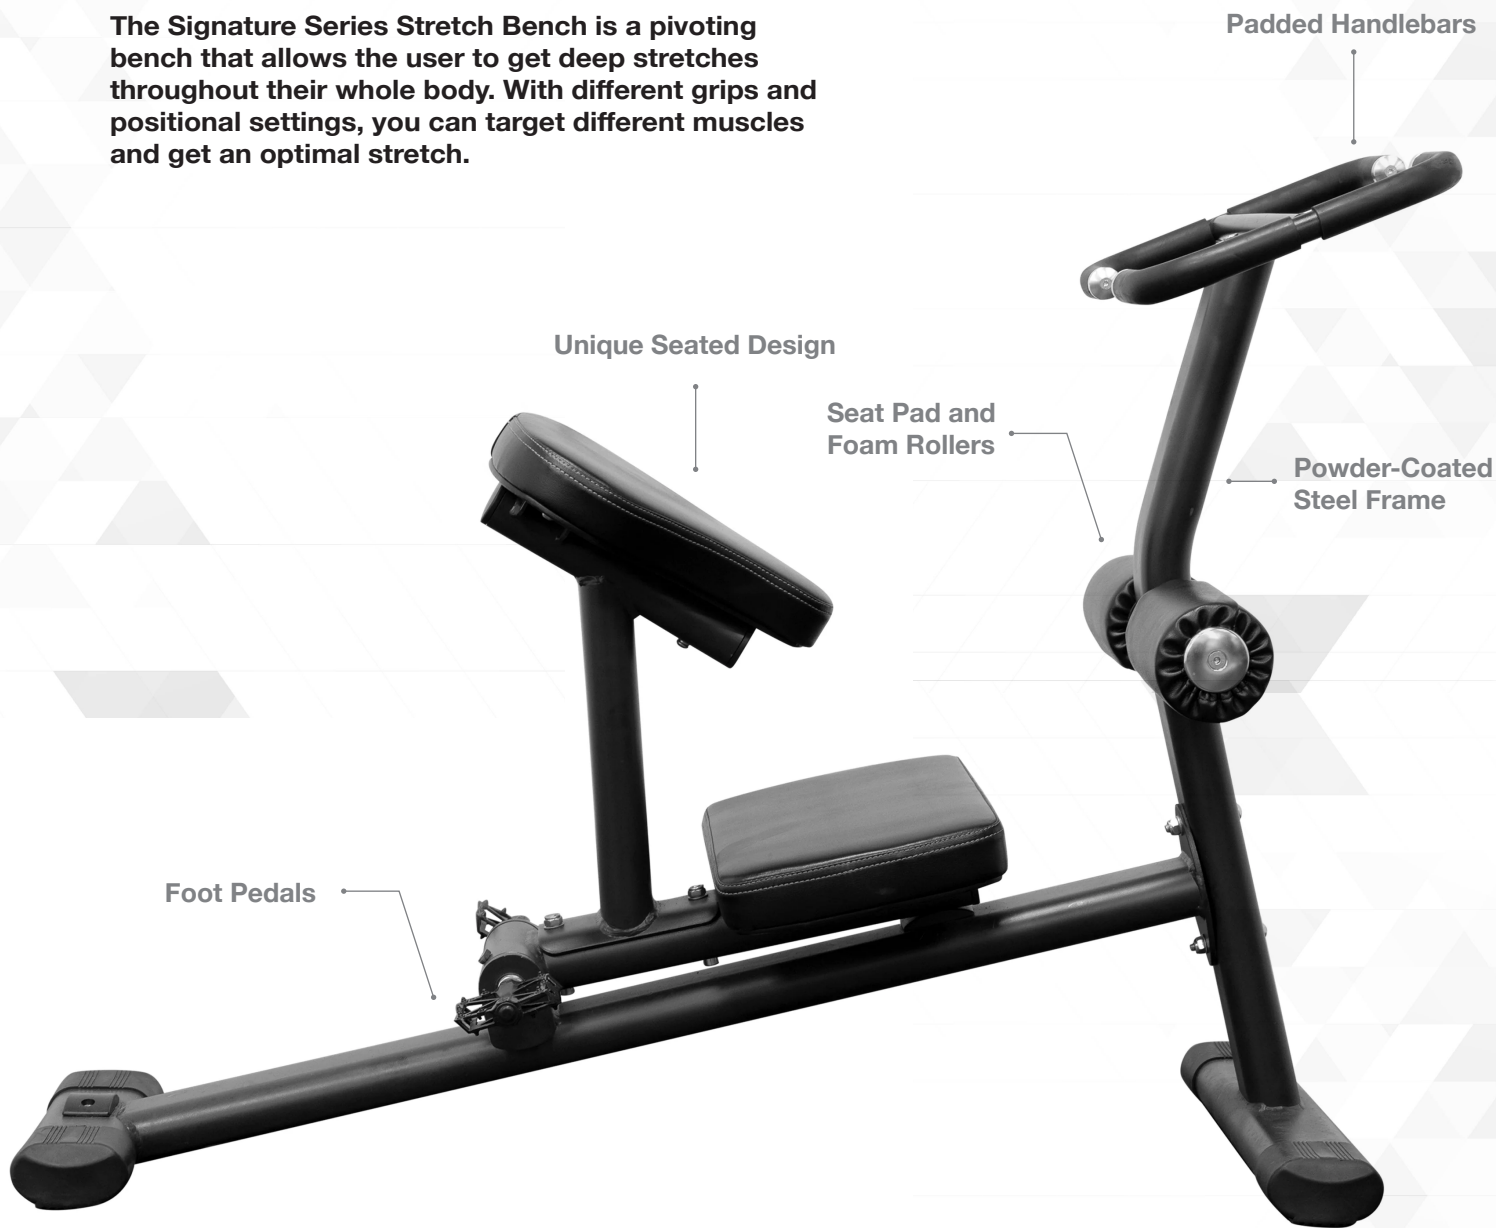

# STRETCH BENCH

G209

The Signature Series Stretch Bench is a pivoting bench that allows the user to get deep stretches throughout their whole body. With different grips and positional settings, you can target different muscles and get an optimal stretch.

**Dimensions**  
52" x 29" x 39"  
**Weight**  
84lbs

### Unique Seated Design

Helps stabilize your back during stretching movements

### Seat Pad and Foam Rollers

Provide comfort and stability for correct positioning in seated stretches