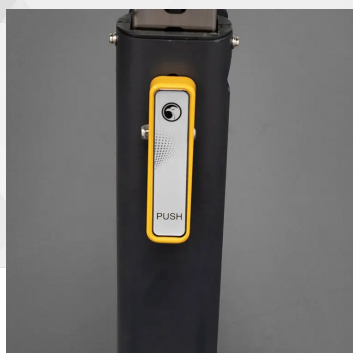

**8 Position Seat
Adjustment**