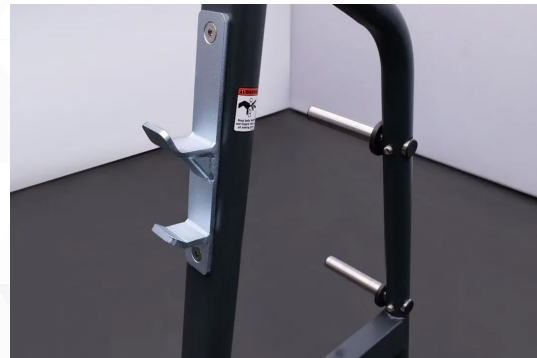

# OLYMPIC FLAT BENCH

G251

Our G251 Olympic Flat Bench is a commercial Olympic bench made for club use. The stylish timeless design comes in black and is extremely heavy duty and can hold over 1000lbs in total. The bar hooks are made of an extremely durable zinc plated steel and made to last. The bench's wide design also provides maximum stability. This bench is made for standard length 7' Olympic Bars .

**Dimensions**  
51" x 55" x 52"

**Weight**  
220lb

SIGNATURE SERIES

**Thick Wide Pad**  
For back and trunk support.

**Zinc Coated Steel Bar Hooks**  
Made for durability.

**(4) Weight Plate Storage Pegs**