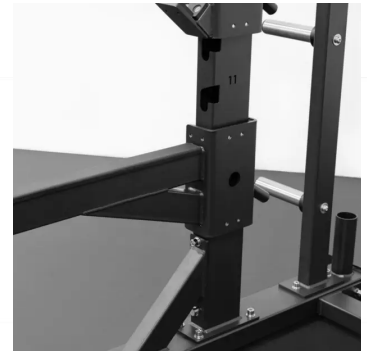

FOUNDATION SERIES

HALF RACK

G701

The BodyKore Signature Series Military Half Rack, is the perfect complement to a smaller home gym or garage space. This piece comes equipped with a pull up bar, 10 weight horns and plenty of room to achieve exercises you could expect with a full rack.

It is built from 5"x2.5" tubing which promises strong and sturdy construction, to last for years and years to come.

Multiple Grip Position For Pull Up Bar

10 Bar Pegs for Weight Storage

Frame Built with 5"x2.5" Steel Tubing

Adjustable 13 Position Numbered Mounting Points

Dual Position J Hooks

Safety Spotters

Dimensions
64" x 51" x 94"

Weight
440lbs

FOUNDATION SERIES

HALF RACK

G701

Frame Built with 5"x2.5" Steel Tubing

Adjustable 13 Position Numbered Mounting Points

Dual Position J Hooks

Safety Spotters

10 Bar Pegs for Weight Storage

Multiple Grip Position For Pull Up Bar

Add-on Available
Dip bar, land mine, band peg, and foam roller attachments