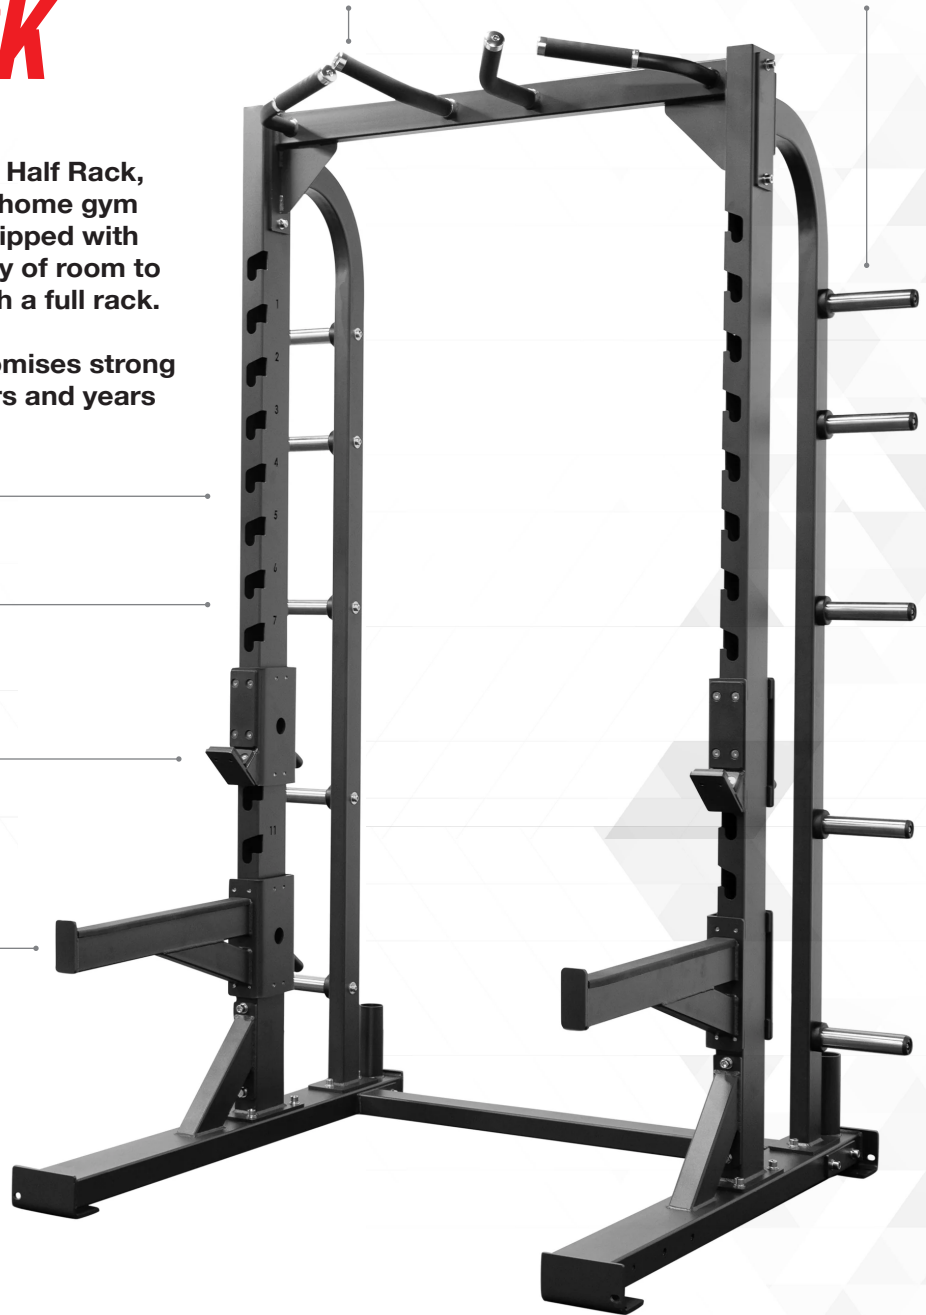

FOUNDATION SERIES

HALF RACK

G701

The BodyKore Signature Series Military Half Rack, is the perfect complement to a smaller home gym or garage space. This piece comes equipped with a pull up bar, 10 weight horns and plenty of room to achieve exercises you could expect with a full rack.

It is built from 5"x2.5" tubing which promises strong and sturdy construction, to last for years and years to come.

Multiple Grip Position For Pull Up Bar

10 Bar Pegs for Weight Storage

Frame Built with 5"x2.5" Steel Tubing

Adjustable 13 Position Numbered Mounting Points

Dual Position J Hooks

Safety Spotters

Dimensions
64" x 51" x 94"

Weight
440lbs

FOUNDATION SERIES

HALF RACK

G701

Frame Built with 5"x2.5" Steel Tubing

Adjustable 13 Position Numbered Mounting Points

Dual Position J Hooks

Safety Spotters

10 Bar Pegs for Weight Storage

Multiple Grip Position For Pull Up Bar

Add-on Available
Dip bar, land mine, band peg, and foam roller attachments