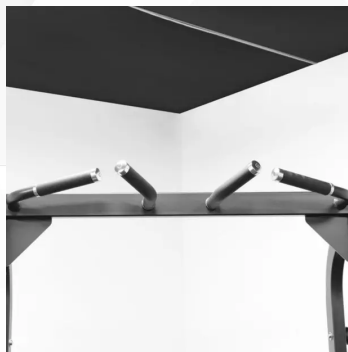

FOUNDATION SERIES

HALF RACK

G701

The BodyKore Signature Series Military Half Rack, is the perfect complement to a smaller home gym or garage space. This piece comes equipped with a pull up bar, 10 weight horns and plenty of room to achieve exercises you could expect with a full rack.

It is built from 5"x2.5" tubing which promises strong and sturdy construction, to last for years and years to come.

Multiple Grip Position For Pull Up Bar

10 Bar Pegs for Weight Storage

Frame Built with 5"x2.5" Steel Tubing

Adjustable 13 Position Numbered Mounting Points

Dual Position J Hooks

Safety Spotters

Dimensions
64" x 51" x 94"

Weight
440lbs

FOUNDATION SERIES

HALF RACK

G701

Frame Built with 5"x2.5" Steel Tubing

Adjustable 13 Position Numbered Mounting Points

Dual Position J Hooks

Safety Spotters

10 Bar Pegs for Weight Storage

Multiple Grip Position For Pull Up Bar

Add-on Available
Dip bar, land mine, band peg, and foam roller attachments