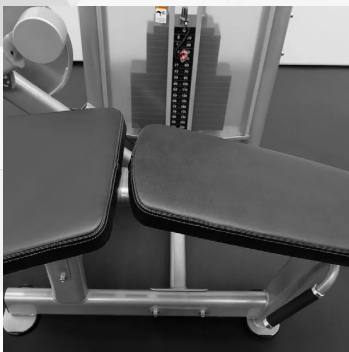

ISOLATION SERIES

PRONE LEG CURL

GR608

The GR608 Lying Leg Prone is great for targeting the glutes and hamstrings. The machine angles the torso in order to isolate the glutes and really fire up the hamstrings during the exercises. Ideal for users who want an intense leg workout.

Adjustable Start Position
4 position adjustable start position for desired range of motion

Adjustable Foam Rollers
4 position adjustable foam roller accommodates different leg lengths, allowing users to achieve proper leverage

Rolled Steel Tubing Frame
Frame made with 3.5" oval rolled steel tubing

Durable Hand Grips
Hand grips are a durable urethane composite

High Grade Upholstery
Cushion filled with MC high resilience foam material covered with high grade PU leather upholstery