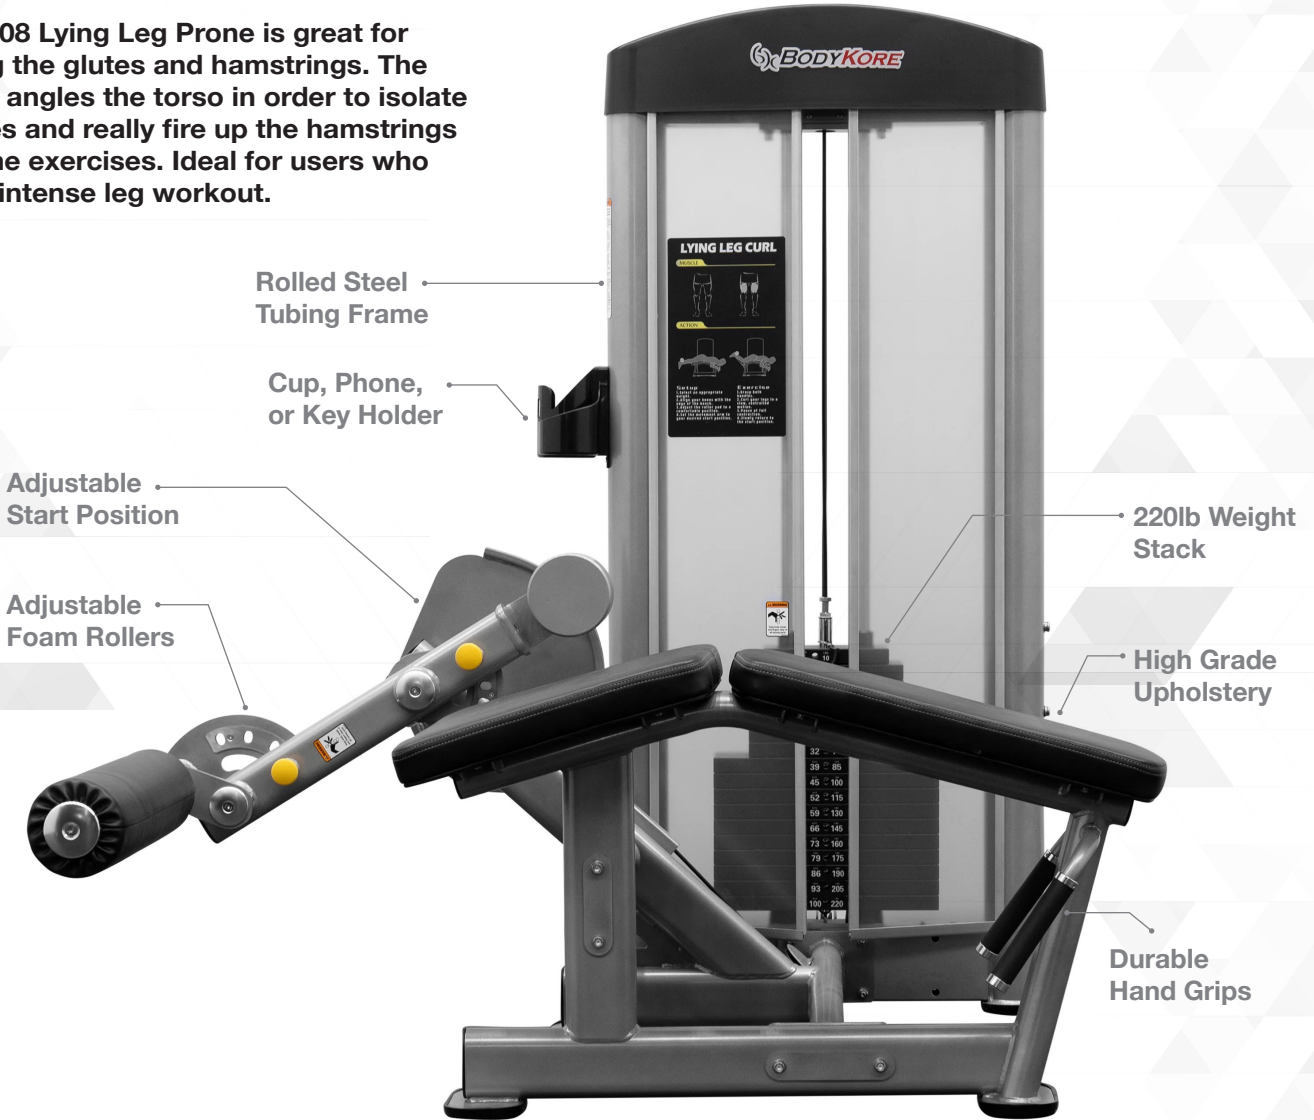

ISOLATION SERIES

PRONE LEG CURL

GR608

The GR608 Lying Leg Prone is great for targeting the glutes and hamstrings. The machine angles the torso in order to isolate the glutes and really fire up the hamstrings during the exercises. Ideal for users who want an intense leg workout.

Adjustable Start Position
4 position adjustable start position for desired range of motion

Adjustable Foam Rollers
4 position adjustable foam roller accommodates different leg lengths, allowing users to achieve proper leverage

Rolled Steel Tubing Frame
Frame made with 3.5" oval rolled steel tubing

Durable Hand Grips
Hand grips are a durable urethane composite

High Grade Upholstery
Cushion filled with MC high resilience foam material covered with high grade PU leather upholstery

220lb weight stack

Cup/phone/key holder