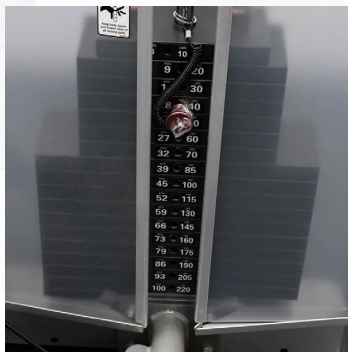

ISOLATION SERIES

PRONE LEG CURL

GR608

The GR608 Lying Leg Prone is great for targeting the glutes and hamstrings. The machine angles the torso in order to isolate the glutes and really fire up the hamstrings during the exercises. Ideal for users who want an intense leg workout.

Adjustable Start Position
4 position adjustable start position for desired range of motion

Adjustable Foam Rollers
4 position adjustable foam roller accommodates different leg lengths, allowing users to achieve proper leverage

Rolled Steel Tubing Frame
Frame made with 3.5" oval rolled steel tubing

Durable Hand Grips
Hand grips are a durable urethane composite

High Grade Upholstery
Cushion filled with MC high resilience foam material covered with high grade PU leather upholstery