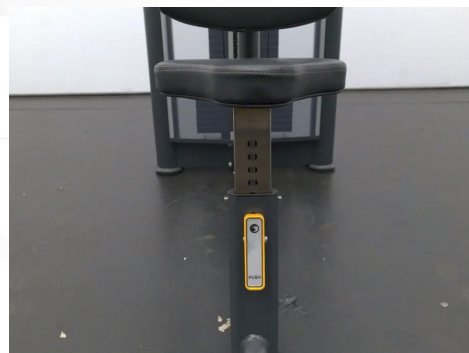

PECTORAL FLY

GR620

Our GR620 Pectoral Fly is a commercial Pectoral Fly made for club use. The sleek futuristic design comes in black or silver. With this machine, you can target traps & pecs with commercial-grade quality, in the comfort of your own home. This pectoral fly offers smooth motion with 430lbs weight stacks. The 6-point seat adjustment fits users of all sizes.

Six Adjustable Starting Positions

Multi-Grip Handles

Can Reach Up To 430 lbs.

8 Position Seat Adjustment

Dimensions

64" x 46" x 72"

Weight

650lb

Six Adjustable Starting Positions
Enable users with a greater range of motions well as both unilateral and bilateral arm movements

Multi-Grip Handles
Made from a durable urethane composite

Can Reach Up To 430 lbs.

8 Position Seat Adjustment
Puts users of any size in proper position