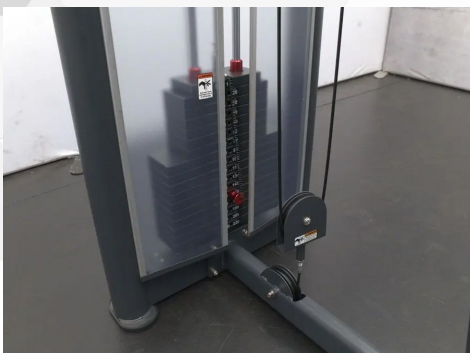

PECTORAL FLY

GR620

Our GR620 Pectoral Fly is a commercial Pectoral Fly made for club use. The sleek futuristic design comes in black or silver. With this machine, you can target traps & pecs with commercial-grade quality, in the comfort of your own home. This pectoral fly offers smooth motion with 430lbs weight stacks. The 6-point seat adjustment fits users of all sizes.

Six Adjustable Starting Positions

Multi-Grip Handles

Can Reach Up To 430 lbs.

8 Position Seat Adjustment

Dimensions

64" x 46" x 72"

Weight

650lb

Six Adjustable Starting Positions
Enable users with a greater range of motions well as both unilateral and bilateral arm movements

Multi-Grip Handles
Made from a durable urethane composite

Can Reach Up To 430 lbs.

8 Position Seat Adjustment
Puts users of any size in proper position