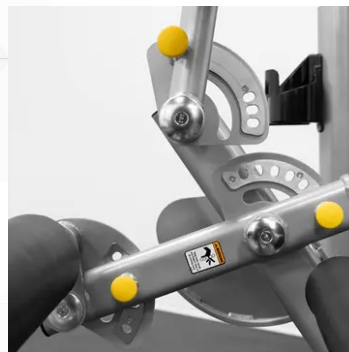

# LEG EXTENSION & LEG CURL

GR639

Our BodyKore Isolation Series – Selectorized Leg Extension/Leg Curl is a home gym essential. This piece allows concrete mechanics while targeting your quads, it offers smooth motion with 220lb weight stacks. The interchangeable combo unit allows the user to switch from a Leg Extension and Leg Curl movement. The 6-point seat adjustment fits users of all sizes.

Angled Pads and Ideal Pivot Locations

Angled Pads and Ideal Pivot Locations

Multiple Starting Positions

Adjustable Thigh Roller

Cup/Phone/Key Holder

Adjustable Seat Depth and Seat Angle Positions

Frame Made with 3.5" Oval Rolled Steel Tubing

# LEG EXTENSION & LEG CURL

GR639

Warranty	
<b>STRENGTH WARRANTY (NORTH AMERICA ONLY)</b>	
FRAME (NOT COATINGS)**	LIFETIME
WEIGHT STACKS	10 YEARS
PULLEYS	10 YEARS
PIVOT BEARINGS	10 YEARS
OTHER ITEMS NOT SPECIFIED	3 YEARS
LABOR	3 YEARS
UPHOLSTERY / CABLES / SPRINGS / GRIPS	1 YEAR
ACCESSORIES	6 MONTHS

**Angled Pads and Ideal Pivot Locations**

Promote full muscle contraction and alignment

**Adjustable Seat Depth and Seat Angle Positions**

**Multiple Starting Positions**

**Adjustable Thigh Roller**

**Thermosetting Electrostatic Powder**