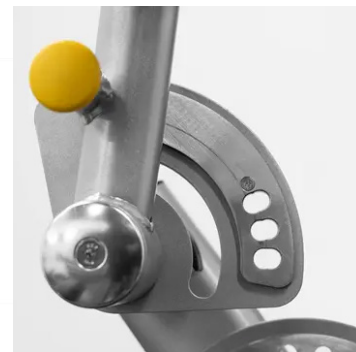

# LEG EXTENSION & LEG CURL

GR639

Our BodyKore Isolation Series – Selectorized Leg Extension/Leg Curl is a home gym essential. This piece allows concrete mechanics while targeting your quads, it offers smooth motion with 220lb weight stacks. The interchangeable combo unit allows the user to switch from a Leg Extension and Leg Curl movement. The 6-point seat adjustment fits users of all sizes.

Angled Pads and Ideal Pivot Locations

Angled Pads and Ideal Pivot Locations

Multiple Starting Positions

Adjustable Thigh Roller

Cup/Phone/Key Holder

Adjustable Seat Depth and Seat Angle Positions

Frame Made with 3.5" Oval Rolled Steel Tubing

**Angled Pads and Ideal Pivot Locations**

Promote full muscle contraction and alignment

**Adjustable Seat Depth and Seat Angle Positions**

**Multiple Starting Positions**

**Adjustable Thigh Roller**

**Thermosetting Electrostatic Powder**

Coating insinuates a bright color and glossy metallic shine.

**Frame Made with 3.5" Oval Rolled Steel Tubing**

Rated over 1000lbs

**Cup/Phone/Key Holder**