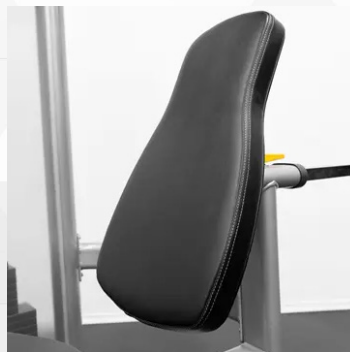

# LEG EXTENSION & LEG CURL

GR639

Our BodyKore Isolation Series – Selectorized Leg Extension/Leg Curl is a home gym essential. This piece allows concrete mechanics while targeting your quads, it offers smooth motion with 220lb weight stacks. The interchangeable combo unit allows the user to switch from a Leg Extension and Leg Curl movement. The 6-point seat adjustment fits users of all sizes.

Angled Pads and Ideal Pivot Locations

Angled Pads and Ideal Pivot Locations

Multiple Starting Positions

Adjustable Thigh Roller

Cup/Phone/Key Holder

Adjustable Seat Depth and Seat Angle Positions

Frame Made with 3.5" Oval Rolled Steel Tubing

**Angled Pads and Ideal Pivot Locations**

Promote full muscle contraction and alignment

**Adjustable Seat Depth and Seat Angle Positions**

**Multiple Starting Positions**

**Adjustable Thigh Roller**

**Thermosetting Electrostatic Powder**