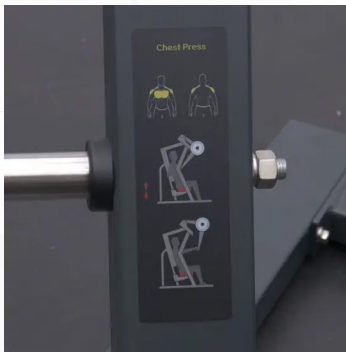

WIDE CHEST PRESS

GR805

Our GR805 Wide Chest Press is a commercial wide chest press made for club use. The sleek futuristic design comes in black or silver and is extremely heavy duty and can hold over 1000lbs in total. The wide chest press machine activates the pectoralis major, triceps, and anterior deltoid muscles. The heavy-duty frame made with 11-gauge steel construction coated in a powder finish makes it an amazing piece to upgrade your home gym with.

Dimensions
55" x 66" x 70"

Weight
375lb

WIDE CHEST PRESS

GR805

Warranty	
STRENGTH WARRANTY (NORTH AMERICA ONLY)	
FRAME (NOT COATINGS)**	LIFETIME
WEIGHT STACKS	10 YEARS
PULLEYS	10 YEARS
PIVOT BEARINGS	10 YEARS
OTHER ITEMS NOT SPECIFIED	3 YEARS
LABOR	3 YEARS
UPHOLSTERY / CABLES / SPRINGS / GRIPS	1 YEAR
ACCESSORIES	6 MONTHS

Wear-Resistant Seats
Are made with high-density foam to provide you with comfort and stability.

User-Friendly Guide

Stainless Steel Pegs to Hold Weight Plates

11-Gauge Steel Construction Coated in Matte Black