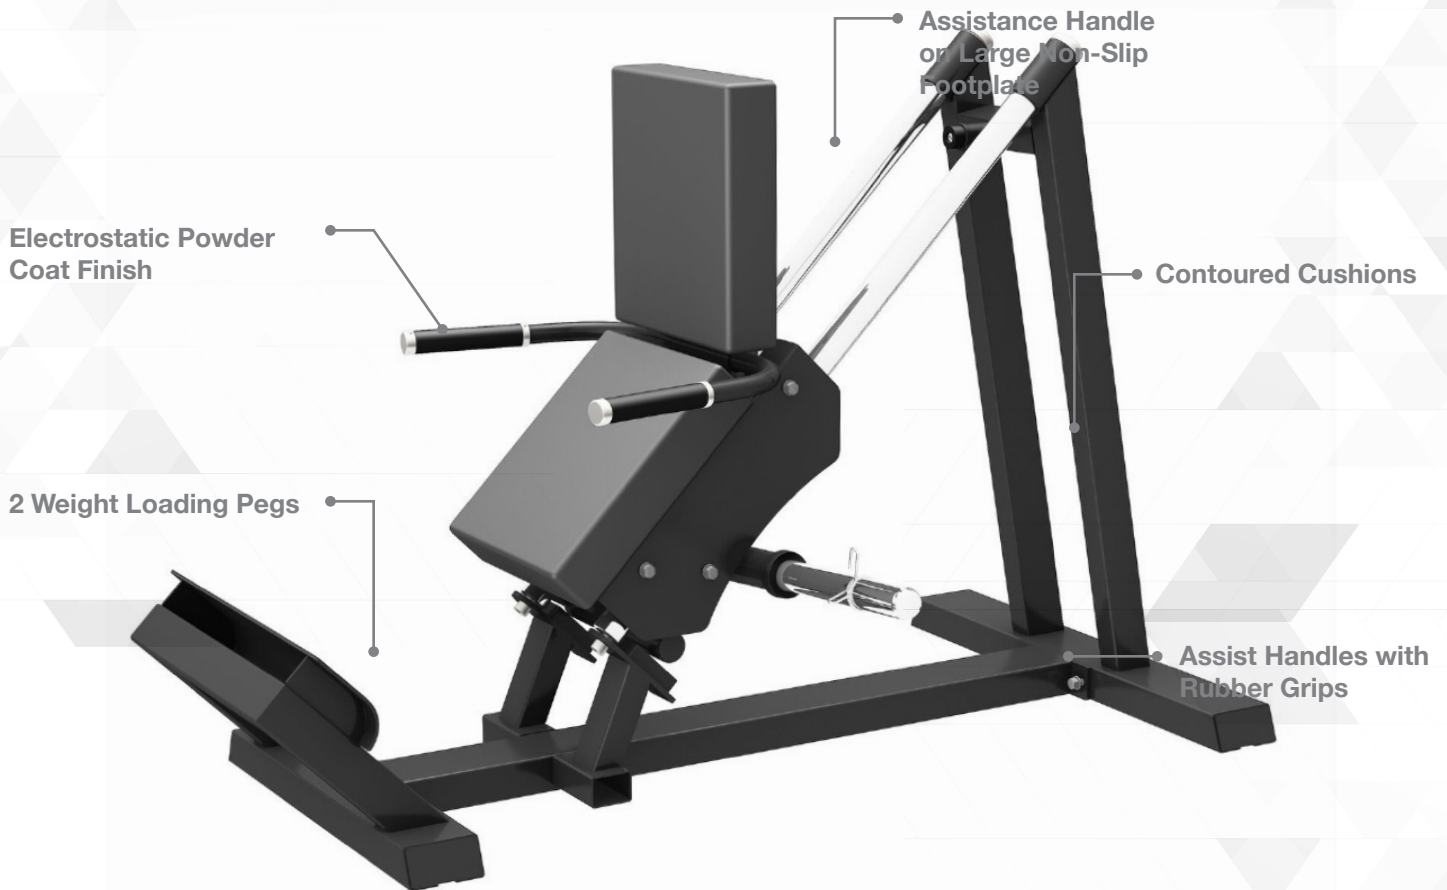

STANDING CALF RAISE

GR809

Our GR809 Standing Calf Raise is a commercial standing calf raise made for club use. Standing calf raises primarily engage the gastrocnemius muscle. Its durable build and sleek look make this machine one of a kind.

Dimensions
66" x 40" x 45"

Weight
287lb

STANDING CALF RAISE

GR809

Warranty	
STRENGTH WARRANTY (NORTH AMERICA ONLY)	
FRAME (NOT COATINGS)**	LIFETIME
WEIGHT STACKS	10 YEARS
PULLEYS	10 YEARS
PIVOT BEARINGS	10 YEARS
OTHER ITEMS NOT SPECIFIED	3 YEARS
LABOR	3 YEARS
UPHOLSTERY / CABLES / SPRINGS / GRIPS	1 YEAR
ACCESSORIES	6 MONTHS

Steel weight peg

Wide Foot Bar

Durable Build with Angled Hand Grips