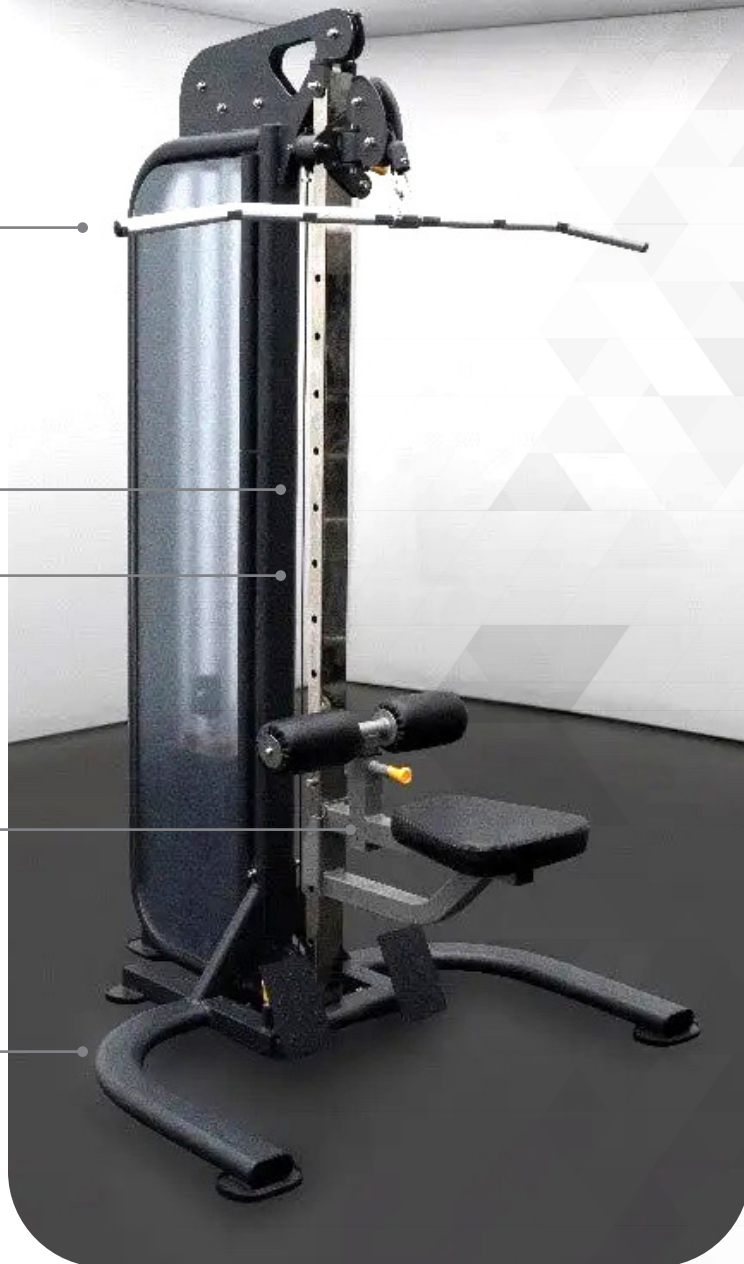

# UNIVERSAL 1

SINGLE STATION ADJUSTABLE PULLEY SYSTEM

Achieve full-body strength training with the Universal1, a single-column pulley station designed for maximum versatility in minimal space.

Multiple Attachments  
Can be Used

15 Adjustment Points

Narrow Sleek Design

Lat Pulldown Seat

Narrow Sleek Design

**Dimensions**  
85" x 50" x 48"

**Weight**  
450lbs

**BODYKORE INC**

7466 Orangewood Ave.  
Garden Grove, CA 92841  
USA

**15 Adjustment Points**

**Narrow Sleek Design**

For maximum space saving (fits into a corner)

**Wide Base**

For stability and safety

**Lat Pulldown Seat**

**Multiple Attachments**

Can be used on the machine (leg extension seat not included)