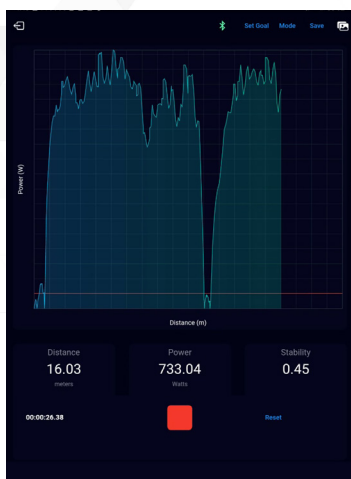

SMART SLED

POWERED BY:

The BodyKore Smart Sled was created to take athletes to a whole new level of training. With its advanced technology and futuristic look, one coach has already dubbed it the “Tesla of Fitness.” Here are some highlights of this dynamic training tool.

The BodyKore Smart Sled provides performance feedback in real time. Athletes and coaches can monitor progress, track stats and make necessary adjustments to reach goals.

KEY FEATURES

DIGITIZED RESISTANCE

Convenience is king. The BodyKore Smart Sled uses digitized resistance (dual magnetic motors) to adjust workout intensity with 3x more resistance than any other sled on the market (without any weights).