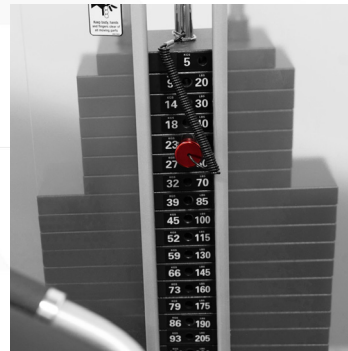

# LATERAL RAISE

GR605

Our GR605 Lateral Raise is a commercial pin loaded deltoid raise machine made for club use. The sleek futuristic design comes in black or silver. With this machine, you can target your deltoids with commercial-grade quality. This lateral raise offers smooth motion with 220lb weight stacks. The 6-point seat adjustment fits users of all sizes.

Dual Axis Movements provides multi-planar resistance and user defined convergence, combining the Shoulder Press and Deltoid Fly movements into one natural pressing motion for a more effective pectoral contraction.

# LATERAL RAISE

GR605

Warranty	
<b>STRENGTH WARRANTY (NORTH AMERICA ONLY)</b>	
FRAME (NOT COATINGS)**	LIFETIME
WEIGHT STACKS	10 YEARS
PULLEYS	10 YEARS
PIVOT BEARINGS	10 YEARS
OTHER ITEMS NOT SPECIFIED	3 YEARS
LABOR	3 YEARS
UPHOLSTERY / CABLES / SPRINGS / GRIPS	1 YEAR
ACCESSORIES	6 MONTHS

**Ergonomic Padding**  
For Comfort and Support

**Adjustable Seat**  
For optimal starting position

**Dual Axis Movement**  
For isolated movements

**220lb Weight Stack -**  
Upgradeable to 340lbs