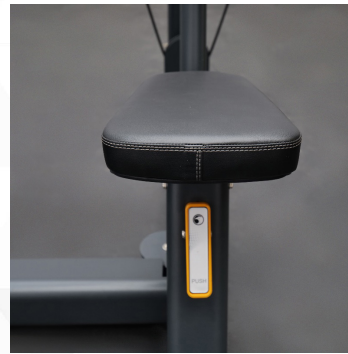

# LATERAL RAISE

GR605

Our GR605 Lateral Raise is a commercial pin loaded deltoid raise machine made for club use. The sleek futuristic design comes in black or silver. With this machine, you can target your deltoids with commercial-grade quality. This lateral raise offers smooth motion with 220lb weight stacks. The 6-point seat adjustment fits users of all sizes.

Dual Axis Movements provides multi-planar resistance and user defined convergence, combining the Shoulder Press and Deltoid Fly movements into one natural pressing motion for a more effective pectoral contraction.

**Ergonomic Padding**  
For Comfort and Support

**Adjustable Seat**  
For optimal starting position

**Dual Axis Movement**  
For isolated movements

**220lb Weight Stack -**  
Upgradeable to 340lbs