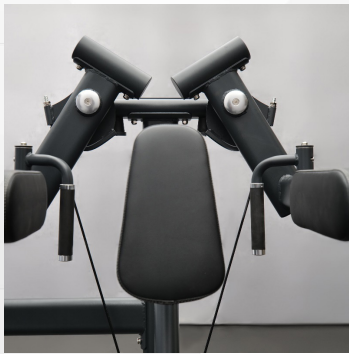

# LATERAL RAISE

GR605

Our GR605 Lateral Raise is a commercial pin loaded deltoid raise machine made for club use. The sleek futuristic design comes in black or silver. With this machine, you can target your deltoids with commercial-grade quality. This lateral raise offers smooth motion with 220lb weight stacks. The 6-point seat adjustment fits users of all sizes.

Dual Axis Movements provides multi-planar resistance and user defined convergence, combining the Shoulder Press and Deltoid Fly movements into one natural pressing motion for a more effective pectoral contraction.

**Ergonomic Padding**  
For Comfort and Support

**Adjustable Seat**  
For optimal starting position

**Dual Axis Movement**  
For isolated movements

**220lb Weight Stack -**  
Upgradeable to 340lbs