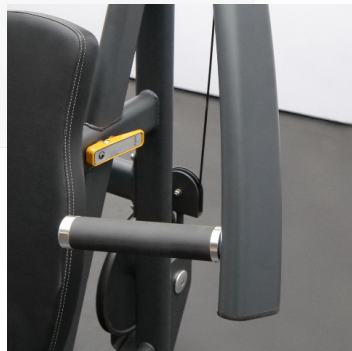

Isolation Series

DUAL AXIS CHEST PRESS

GR621

Our GR621 Dual Axis Chest Press is a commercial pin loaded chest press machine made for club use. The sleek futuristic design comes in black or silver. With this machine, you can target your pecs with commercial-grade quality, in the comfort of your own home. This chest press offers smooth motion with 220lb weight stacks. The 6-point seat adjustment fits users of all sizes.

Dual Axis Movements provides multi-planar resistance and user defined convergence, combining the Chest Press and Pectoral Fly movements into one natural pressing motion for a more effective pectoral contraction

Dimensions
61" x 49" x 71"

Weight
460lb

Isolation Series

DUAL AXIS CHEST PRESS

GR621

Warranty	
STRENGTH WARRANTY (NORTH AMERICA ONLY)	
FRAME (NOT COATINGS)**	LIFETIME
WEIGHT STACKS	10 YEARS
PULLEYS	10 YEARS
PIVOT BEARINGS	10 YEARS
OTHER ITEMS NOT SPECIFIED	3 YEARS
LABOR	3 YEARS
UPHOLSTERY / CABLES / SPRINGS / GRIPS	1 YEAR
ACCESSORIES	6 MONTHS

Ergonomic Padding
For Comfort and Support

Adjustable Seat
For optimal starting position

Thick Rubber Grips
For power and stability

Dual Axis Movement
For isolated movements

220lb Weight Stack -
Upgradeable to 340lbs