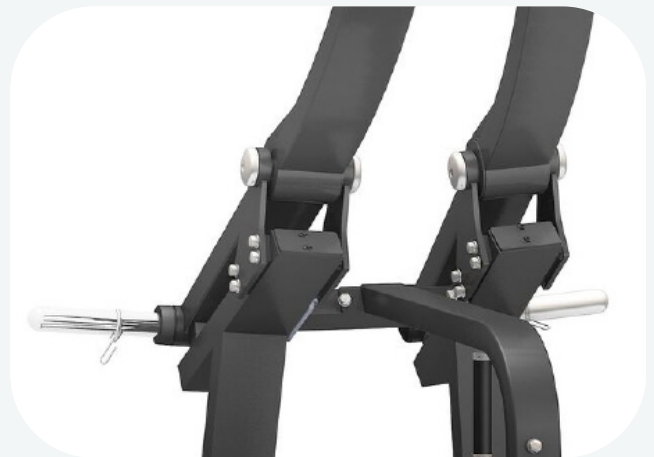

PULL DOWN

STACKED SERIES - GR806

BODYKORE

BODYKORE INC

7466 Orangewood Ave.
Garden Grove, CA 92841
USA

T: 949-325-3088
E: sales@bodykore.com
W: BodyKore.com